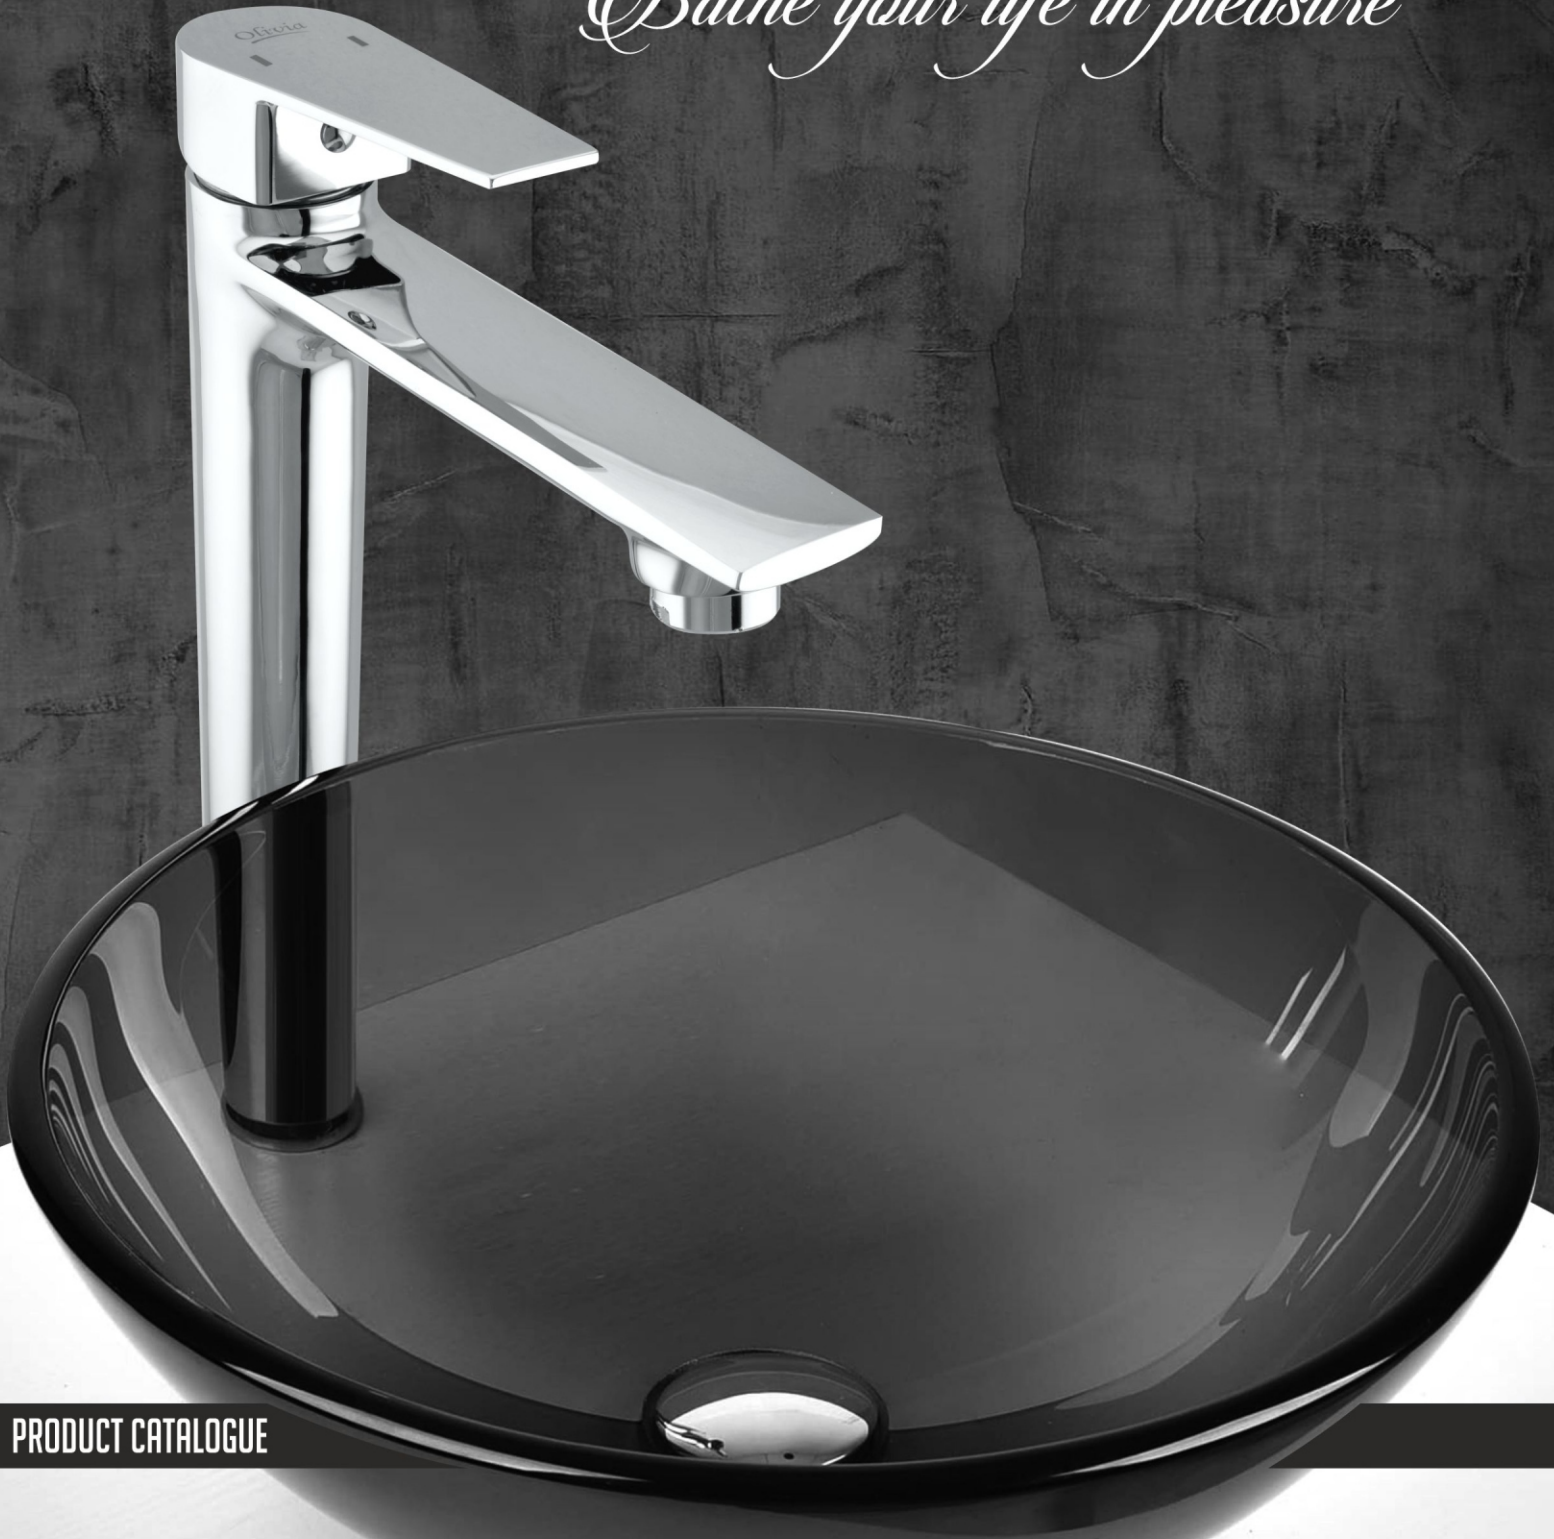

Olivia[®]
BATH FITTINGS

Bathe your life in pleasure

PRODUCT CATALOGUE

Olivia[®]

BATH FITTINGS

About Us

Who We Are.....

Olivia products are of high quality decorative kitchen and plumbing fixtures. We understand that water is the most important natural resource and life cannot thrive without it. The technology that goes into Our Products helps us deliver superior quality bath system that are also ecomatic. We know that our customers expect nothing but the best from us and we always aim to meet their expectations.