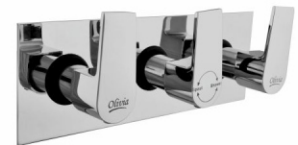

Cat No. AR-17
Plain Spout

Cat No. AR-18
Button Spout