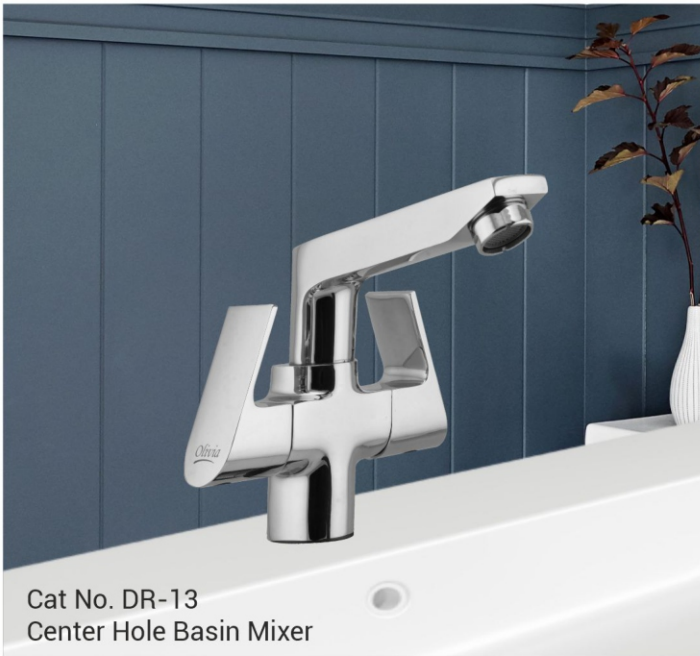

Cat No. DR-14
Pillar Cock

Cat No. DR-13
Center Hole Basin Mixer